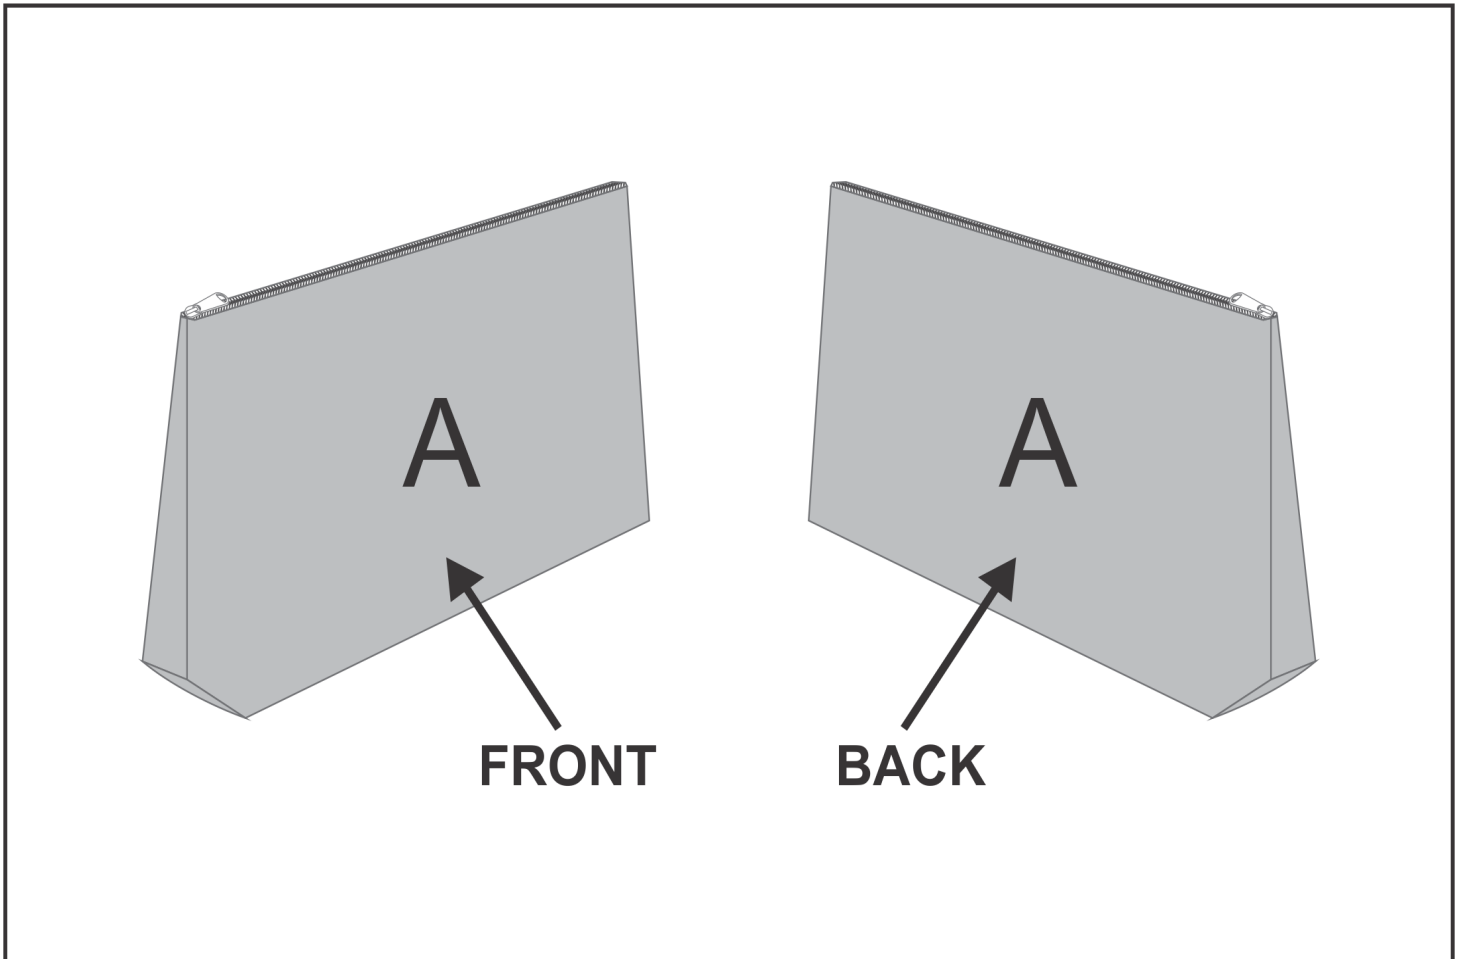

BC-HP-16-G

Hoppla Kosi Maxi Toiletry Bag

Need to know:

Includes 1-Position Sublimation (setup fees apply)

- Please Note: We cannot guarantee 100% logo Alignment on all Brandable Panels.

Branding Options:

Position	Branding Method (Branding Code)	No. of Colours	Dimension
A	Custom Sublimation A (CPSUB-A)	Full Colour	341mm wide x 472mm high